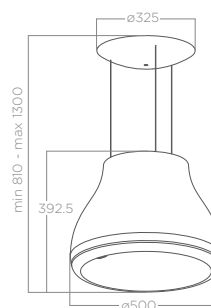

Installation murale possible avec le kit d'installation à commander séparément.
Kan ook aan de wand worden geïnstalleerd door de installatiekit voor accessoires te bestellen.

ECLAIRAGE VERLICHTING

Type	Led 9 W
Intensité Intensiteit	685 LUX
Température	3500 K

PERFORMANCE PRESTATIE

Commandes Bedieningen	Commandes Tactiles 3V+I Capacitive Touch-control 3V+I
Aspiration intensive Boostervermogen	460 m³/h
Niveau sonore min-max Geluidsniveau min-max	46 - 53 db(A)
Absorption totale Totale absorptie	179 W

ACCESSOIRES TOEBEHOREN

Filtre à charbon régénérable HP Regeneereerbaar koolstoffilter HP	CFC0140053
Filtre à charbon régénérable Regeneereerbaar koolstoffilter	CFC0140090
Kit installation murale chromé Verchromde set wandmontage	KIT0146156
Kit installation murale noir Zwarte set wandmontage	KIT0146155
Kit rallonge câbles (5m) Set verlengkabels (5m)	KIT0112772

MODÈLES MODELLEN

SHINING CAST IRON/F/50	PRF0120590A
SHINING PELTROX/F/50	PRF0120497A
SHINING RUST/F/50	PRF0120528A

Voir la page des radiocommandes à la fin du catalogue.
Zie de pagina van de afstandsbediening aan het einde van de catalogus.