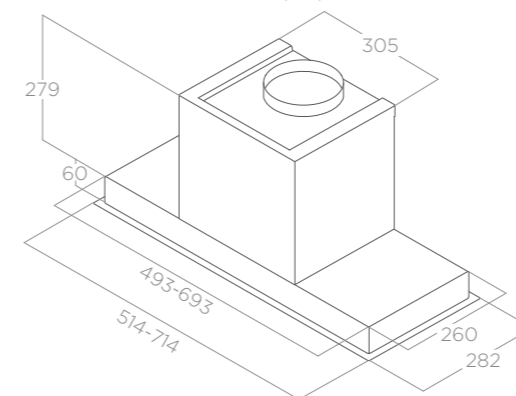

Hidden 2.0 @ permet à l'utilisateur de se sentir plus libre et d'avoir plus de temps pour se concentrer sur la cuisine grâce à son système sans fil intelligent. La hotte peut être utilisée via Elica Connect appli ou un haut-parleur intelligent pour demander et recevoir toutes les informations dont vous avez besoin.

Met Hidden 2.0 @ en zijn slimme wireless-systeem krijgt de gebruiker meer vrijheid en meer tijd om zich te concentreren op het koken zelf. De kap kan worden bediend met de Elica Connect App of met een smart speaker om info te sturen of te ontvangen.

ECLAIRAGE VERLICHTING

Type	STRIP LED 1x7W
Intensité	309 LUX
Température	2700 - 6500 K

PERFORMANCE PRESTATIE

Commandes	Touch control 3V+I
Bedieningen	Elektronisch bedieningspaneel 3S+I
Aspiration intensive	700 m³/h
Boostervermogen	
Niveau sonore min-max	51 - 67 db(A)
Geluidsniveau min-max	
Absorption totale	277 W
Totale absorptie	

Filtre à graisse en aluminium inclus Aluminium vetfilter meegeleverd

ACCESSOIRES TOEBEHOREN

Filtre à charbon	Koolstoffilter	CFC0140343
Filtre à charbon régénérable	Regeneereerbaar koolstoffilter	CFC0162221
Kit grille diffuseur air Ø150mm	Set luchtverdeelrooster Ø150mm	KIT0162617
Kit cheminée H18,5+18,5 IX	Schoorsteenset H18,5+18,5 IX	KIT0141458

MODÈLES MODELLEN

HIDDEN 2.0 @ IX/A/52	PRF0164340
HIDDEN 2.0 @ IX/A/72	PRF0164356
HIDDEN 2.0 @ BLGL/A/52	PRF0164361
HIDDEN 2.0 @ BLGL/A/72	PRF0164391