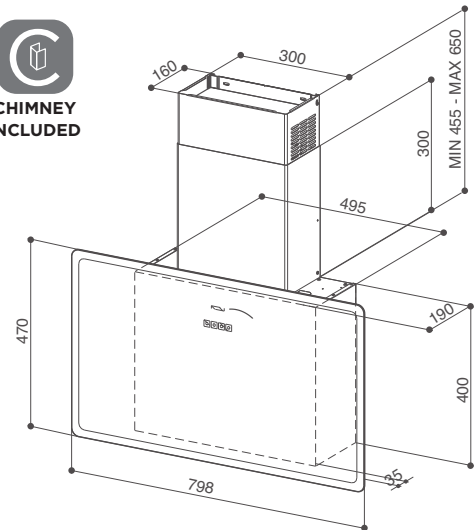

The special matte surface and glossy details add an accent of elegant design in the best contemporary style.

GLAM FIT ZERO DRIP PLUS

GLAM FIT ZERO DRIP PLUS SAND M A80 cod. 330.0615.736

GLAM FIT ZERO DRIP PLUS DB M A80 cod. 330.0615.737

GLAM FIT ZERO DRIP PLUS BK M KL A80 cod. 330.0615.738*

FEATURES	PERFORMANCE	ACCESSORIES
Finish • Sand glass matt • Dusty blue glass matt • Black glass matt	Speed 1 2 3 INT Air capacity IEC point 180 270 390 530 Pressure 320 460 540 630 Input 100 110 115 125 Noise level 54 57 67 74	Cod. 112.0540.783 F22 Charcoal filter
Controls Touch control		
Lighting 2 LED lights		
Grease filter Cassettes dishwasher safe		
Ø of air outlet 150 / 120 mm		
Width 800 mm		
Energy class A		