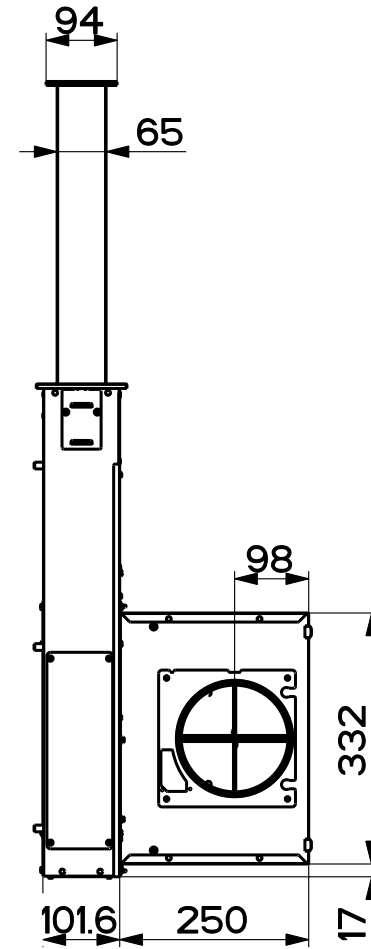

Created by **Bellucci, Daniele**

Denomination  
**DIMENSIONAL FB**

Lang **EN**  Sheet **1/3**

Modif.by **Bellucci, Daniele**

Approved by

Approval date

Doc. status

Drawing N.  
**28A\_717**

Rev  
**01**

Created by <b>Bellucci, Daniele</b>	
Denomination <b>DIMENSIONAL FB</b>	
Lang <b>EN</b> 	Sheet <b>2/3</b>
Modif.by <b>Bellucci, Daniele</b>	
Approved by	
Approval date	
Doc. status	
Drawing N. <b>28A_717</b>	Rev <b>01</b>

Created by **Bellucci, Daniele**

Denomination  
**DIMENSIONAL FB**

Lang **EN** Sheet **3/3**

Modif.by **Bellucci, Daniele**

Approved by

Approval date

Doc. status

Drawing N.  
**28A\_717**