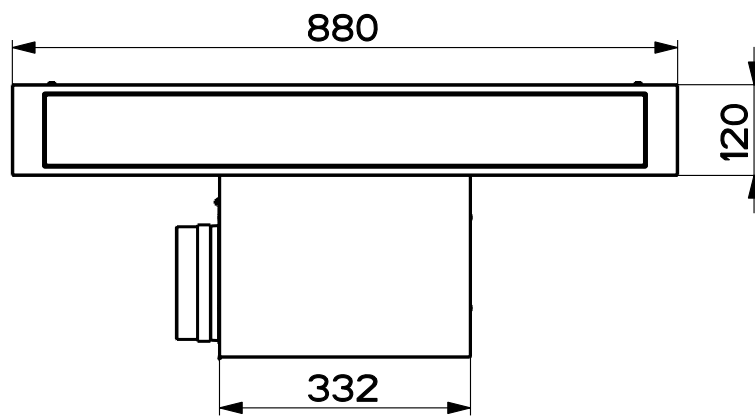

Created by **Bellucci, Daniele**

Denomination  
**DIMENSIONAL FB**

Lang **EN**  Sheet **1/3**

Modif.by **Bellucci, Daniele**

Approved by

Approval date

Doc. status

Drawing N.  
**28A\_717**

Rev  
**01**

Created by <b>Bellucci, Daniele</b>	
Denomination <b>DIMENSIONAL FB</b>	
Lang <b>EN</b> 	Sheet <b>2/3</b>
Modif.by <b>Bellucci, Daniele</b>	
Approved by	
Approval date	
Doc. status	
Drawing N. <b>28A_717</b>	Rev <b>01</b>

Created by **Bellucci, Daniele**

Denomination  
**DIMENSIONAL FB**

Lang **EN** Sheet **3/3**

Modif.by **Bellucci, Daniele**

Approved by

Approval date

Doc. status

Drawing N.  
**28A\_717**