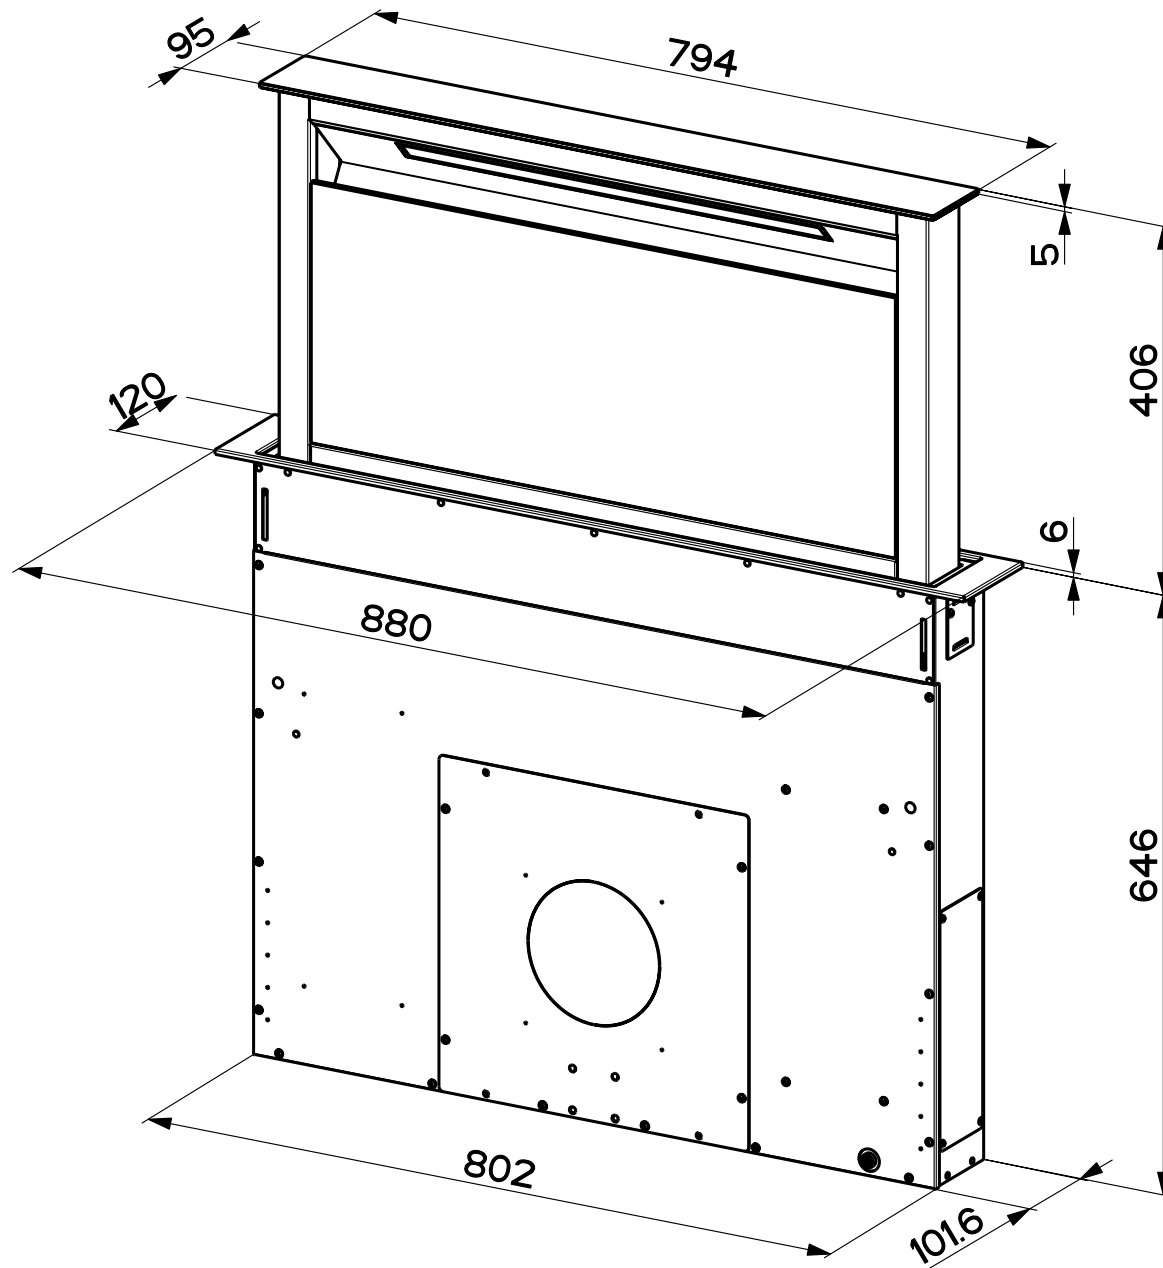

Created by **Bellucci, Daniele**

Denomination  
**DIMENSIONAL FB**

Lang **EN**  Sheet **1/3**

Modif.by **Bellucci, Daniele**

Approved by

Approval date

Doc. status

Drawing N.  
**28A\_717**

Rev  
**01**

Created by <b>Bellucci, Daniele</b>	
Denomination <b>DIMENSIONAL FB</b>	
Lang <b>EN</b> 	Sheet <b>2/3</b>
Modif.by <b>Bellucci, Daniele</b>	
Approved by	
Approval date	
Doc. status	
Drawing N. <b>28A_717</b>	Rev <b>01</b>

Created by **Bellucci, Daniele**

Denomination  
**DIMENSIONAL FB**

Lang **EN** Sheet **3/3**

Modif.by **Bellucci, Daniele**

Approved by

Approval date

Doc. status

Drawing N.  
**28A\_717**