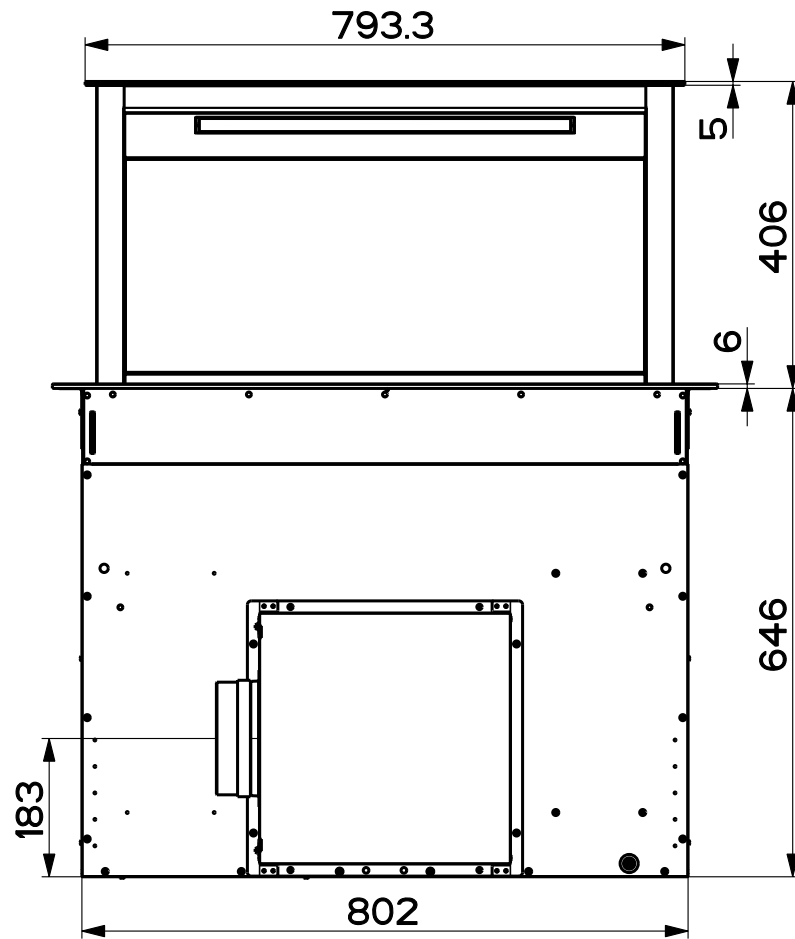

Created by **Bellucci, Daniele**

Denomination  
**DIMENSIONAL FB**

Lang **EN**  Sheet **1/3**

Modif.by **Bellucci, Daniele**

Approved by

Approval date

Doc. status

Drawing N.  
**28A\_717**

Rev  
**01**

Created by <b>Bellucci, Daniele</b>	
Denomination <b>DIMENSIONAL FB</b>	
Lang <b>EN</b> 	Sheet <b>2/3</b>
Modif.by <b>Bellucci, Daniele</b>	
Approved by	
Approval date	
Doc. status	
Drawing N. <b>28A_717</b>	Rev <b>01</b>

Created by **Bellucci, Daniele**

Denomination  
**DIMENSIONAL FB**

Lang **EN** Sheet **3/3**

Modif.by **Bellucci, Daniele**

Approved by

Approval date

Doc. status

Drawing N.  
**28A\_717**